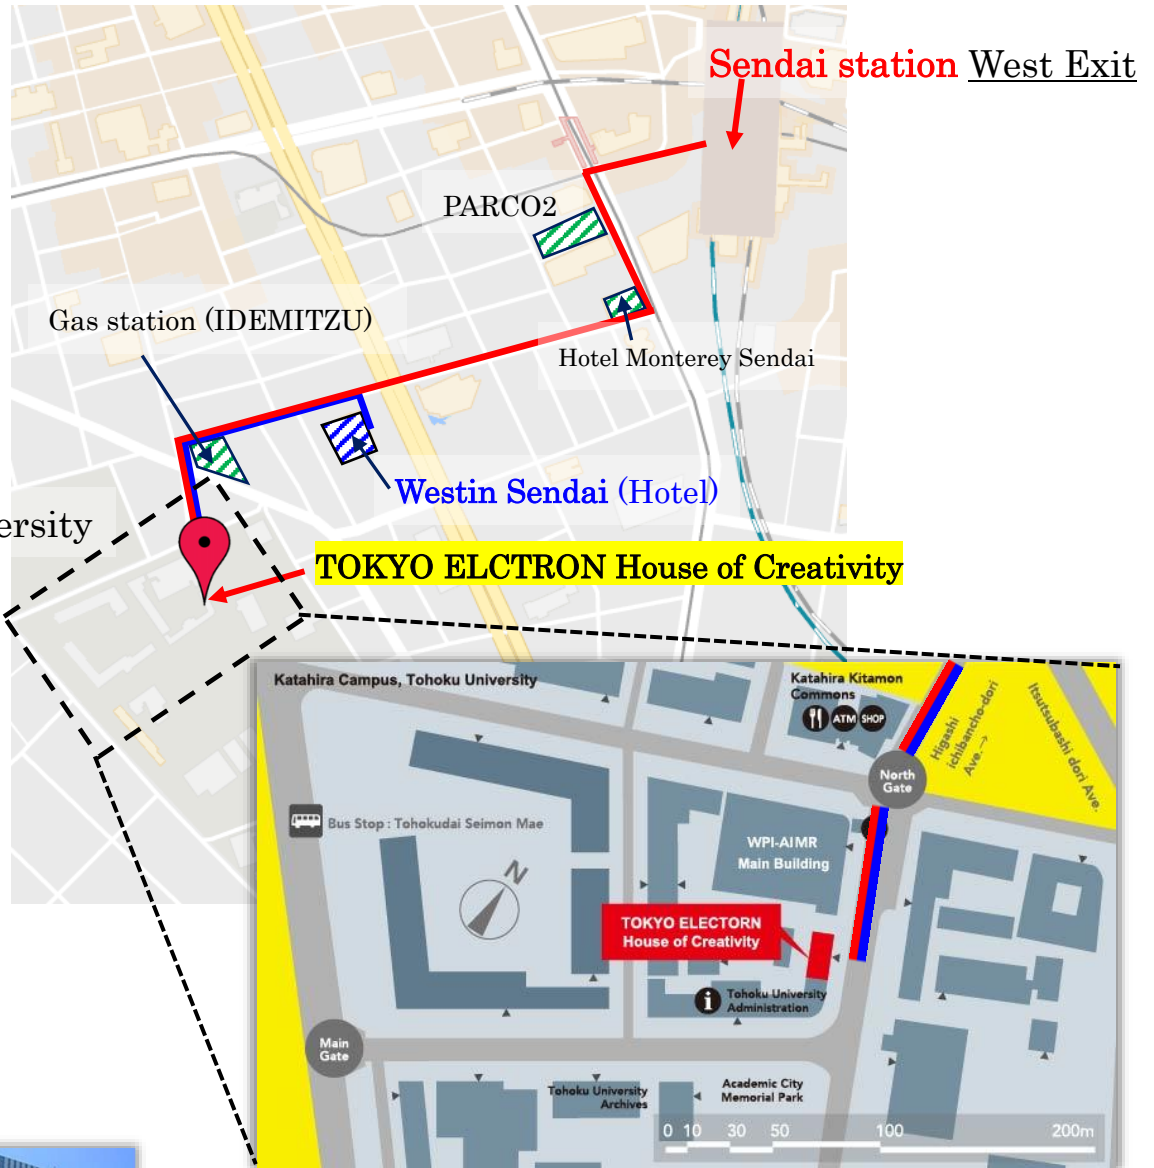

Access (Hotel on 26th, March & Venue on 27th, March)

Tohoku University

Westin Sendai

1-9-1 Ichibancho, Aoba-ku, Sendai, 980-0811 JAPAN
TEL: +81-22-722-1234 (In Japan: 0120-92-5956)

TOKYO ELCTRON House of Creativity